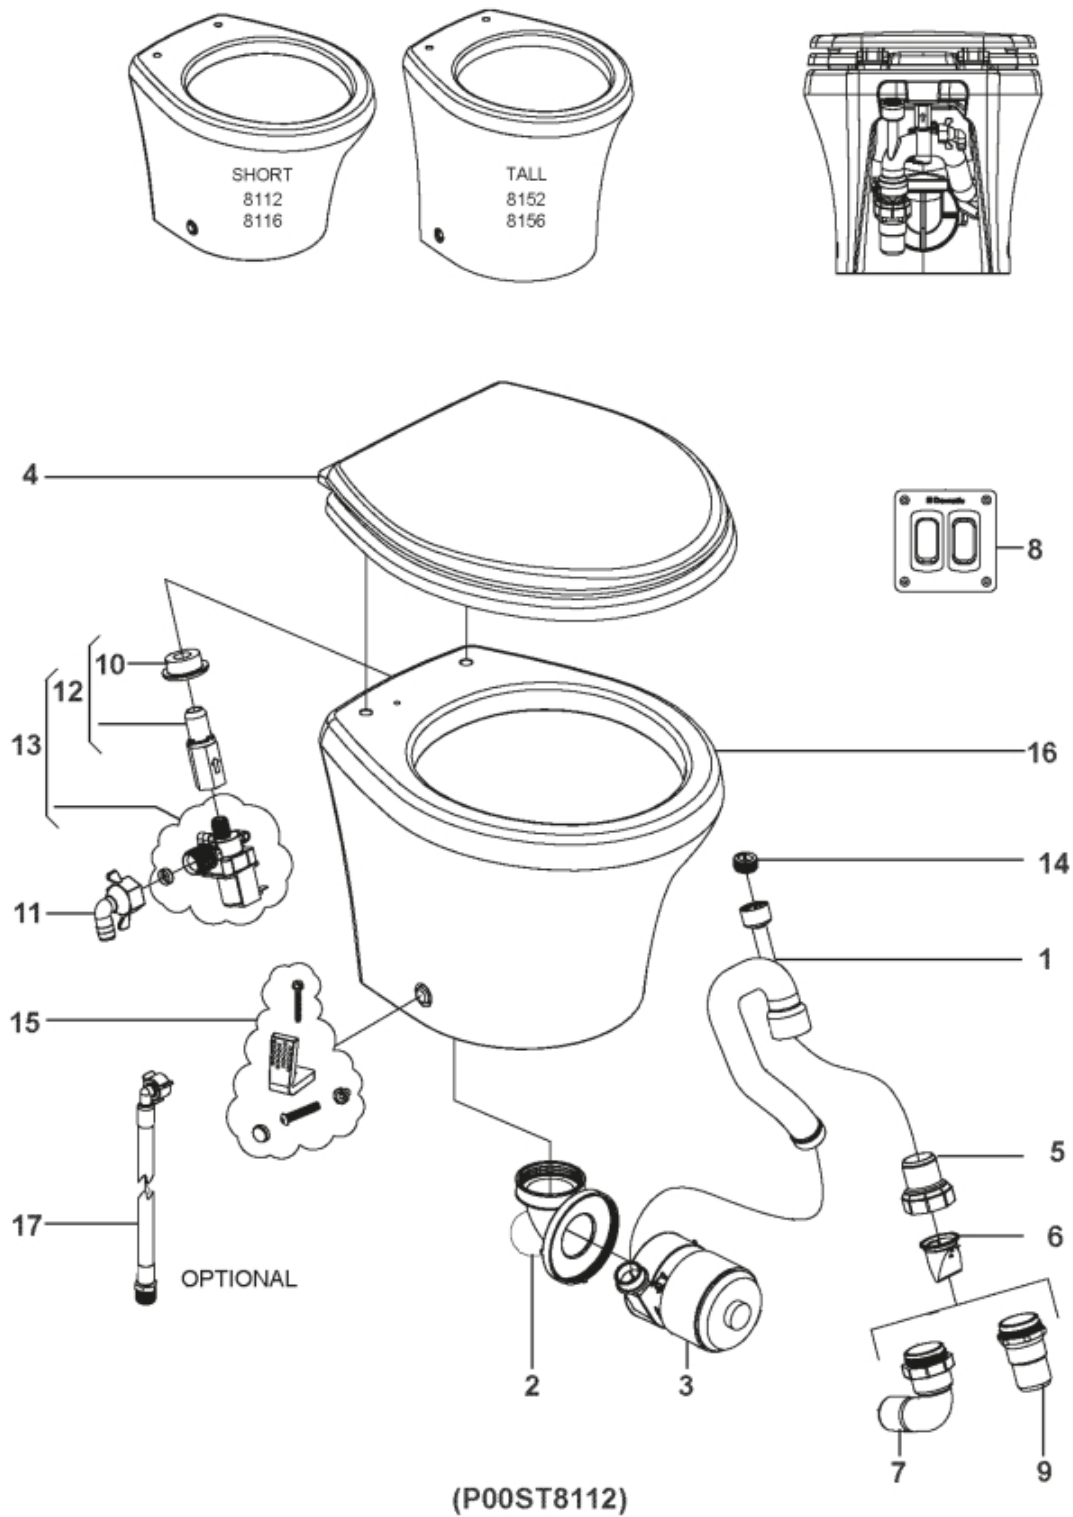

Mobile living made easy.

ST8116 () | Product No 958042914EU | Dometic Parts Web

Mobile living made easy.

ST8116 () | Product No 958042914EU | Dometic Parts Web

Part assemblies Complete appliance

PartNo	Pos	Qty	Description	Specification
86000385880083	-		fixing tape motor	
86000385880065	001		kit spout tube	
86000385880067	002		spout tray spout	
86000385880069	003		motor	24V DC
86000385311694	004		cover complete	
86000385880070	005		kit adaptor	
86000385311620	006		kit valve	1-1/2, 1 piece
86000385880071	007		kit pipe elbow	1-1/2
86000385311702	008		kit Switch unit	
86000385311315	009		connecting pipe	
86000385311164	010		Seal	1/2
86000385311717	011		kit pipe elbow union nut	1/2
86000385880073	012		kit safety valve	
86000385880075	013		kit valve water	24V DC
86000385880080	014		kit valve	Siphon
86000385311463	015		kit fixing	
86000385880076	016		kit tray white	
86000385311547	017		power cord	