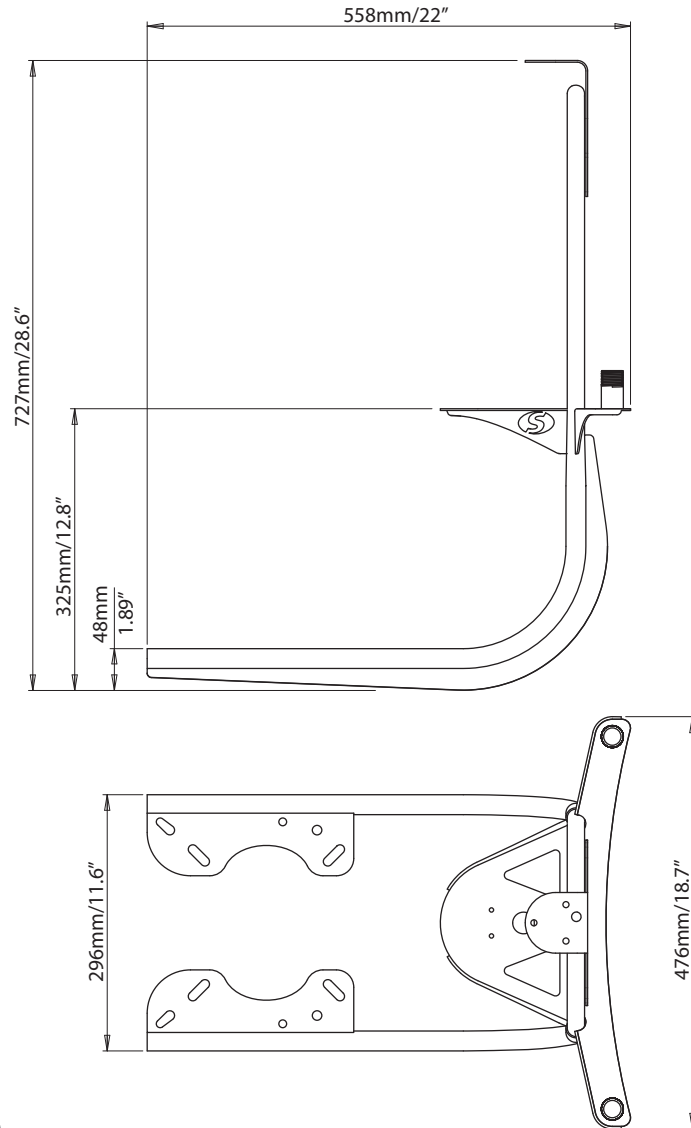

# Gantry Mount for PowerTower® - SC118

For help & information  
email: [technical@scanstrut.com](mailto:technical@scanstrut.com)  
tel: +44 (0) 1803 863800

**SCANSTRUT**  
designed for life at sea