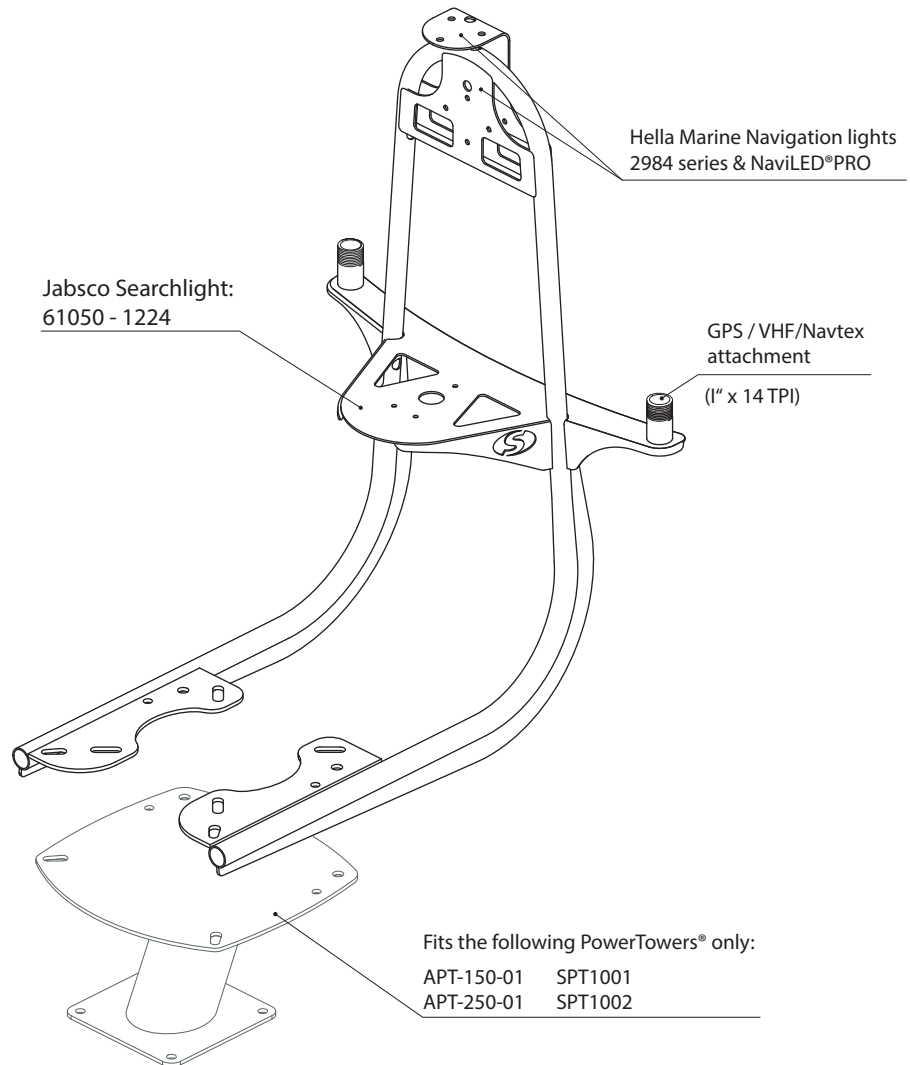

# Gantry Mount for PowerTower® - SC118

For help & information  
email: [technical@scanstrut.com](mailto:technical@scanstrut.com)  
tel: +44 (0) 1803 863800

**SCANSTRUT**  
designed for life at sea