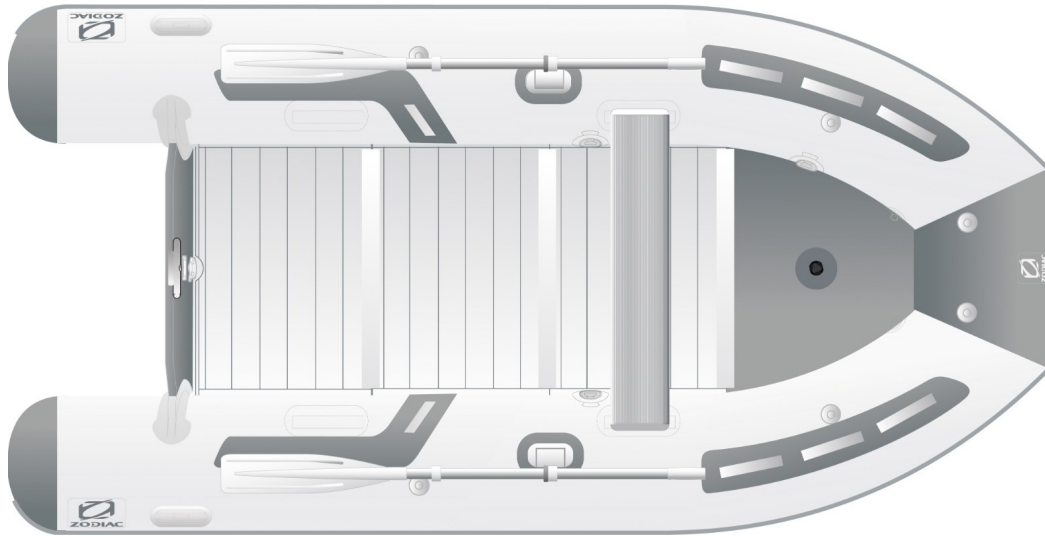

### THE MARKET REFERENCE

Its superiority is due to the use of higher quality materials and the tubes assembly welding, which ensure optimal resistance and durability. In its rich and high quality equipment, you will find some of the Zodiac Nautic patented units such as the rowlock with its three-dimensional adjustment or the dump with inner control, more comfortable and safe to use. Available in 3 floor options (depending on the size), to be selected depending on the available storage capacity on your unit

### TECHNICAL FEATURES

OVERALL LENGTH (m-ft)	3.5m -11'6"	NUMBER OF WATERTIGHT COMPARTMENTS	3+1
INSIDE LENGTH (m-ft)	2.58m -8'6"	SCHAFT	5
OVERALL BEAM (m-ft)	1.72m -5'8"	MAXIMUM ALLOWED POWER (HP)	20
INSIDE BEAM (m-ft)	0.83m -2'9"	MAX. ALLOWED ENGINE WEIGHT (Kg-Lbs)	55 - 121
TUBE DIAMETER (m-ft)	0.45m 1'6"	BAG LENGTH (m - ft)	1.24m -4'1"
WEIGHT (Kg-Lbs)	67 - 148	BAG WIDTH (m - ft)	0.6m -1'12"
NUMBER OF PASSENGERS (CAT. C)	6	BAG HEIGHT (m - ft)	0.3m -0'12"
MAXIMUM PAYLOAD (CAT. C) (Kg-Lbs)	650 - 1433		

### VERSIONS

Z11019

Cadet 350 Alu: White/Grey Tube

## STANDARD EQUIPMENT

**HULL & DECK:** 2 Lifting Eyes, 2 Towing Rings, Internally-Operated Bailer.

**COMFORT:** Double Position Aluminium Removable Thwart.

**TUBE:** 1 Bow Handle.

2 Carrying Handles, Cone reinforcements.